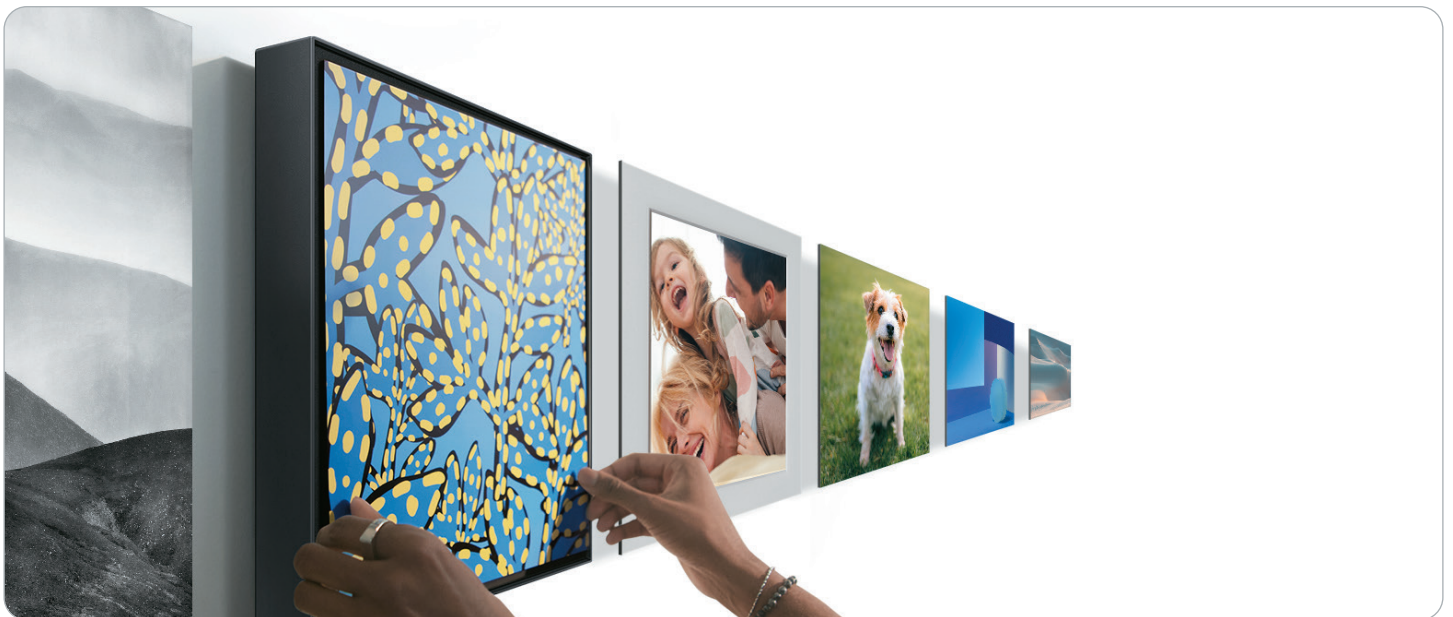

### Customisable Options

The sleek Music Frame can be effortlessly mounted on the wall, placed on a table or floor with its detachable stand. What's more? Personalise it with your favourite photo, and enjoy powerful sound from wherever it's placed.