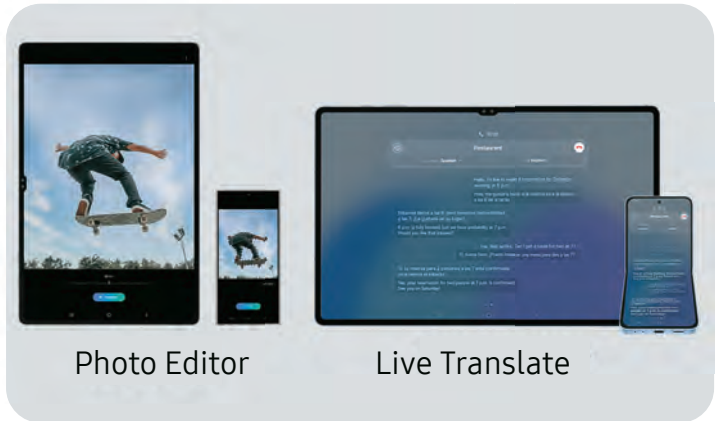

The power of Galaxy AI across devices

Your Galaxy AI arsenal only grows the more Galaxy AI products you own. Plus, all the Galaxy AI features you love on other Galaxy devices[#] are also here on Tab S10 Series.

Bringing the best apps to the table

Awesome apps like LumaFusion and Clip Studio Paint come preloaded to kickstart your creativity, but it's easy to download more including: PicsArt, Sketchbook, Noteshef3 and Wall Street Journal[^].

Amazing alone. Better together.

Get the most out of your Tab S10 Series by pairing with other Galaxy products^{##}. They work seamlessly together, so whatever you're doing simply flows naturally.