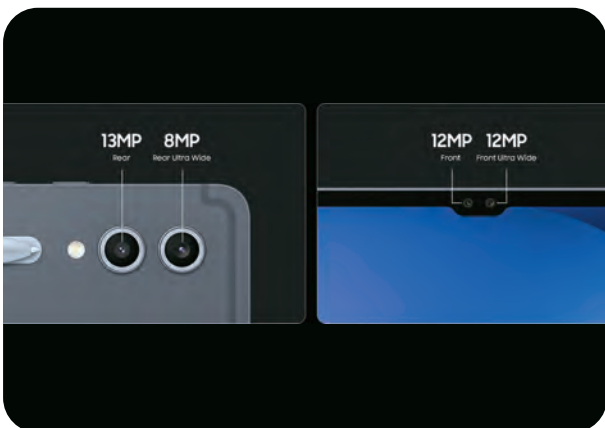

More battery. More games. More video.

Put all that battery life to good use. Game for hours and hours, binge your favorite shows, then super fast charge back to 100% just like that#.

Battery 11200 mAh Tab S10 Ultra	Battery 10090 mAh Tab S10+