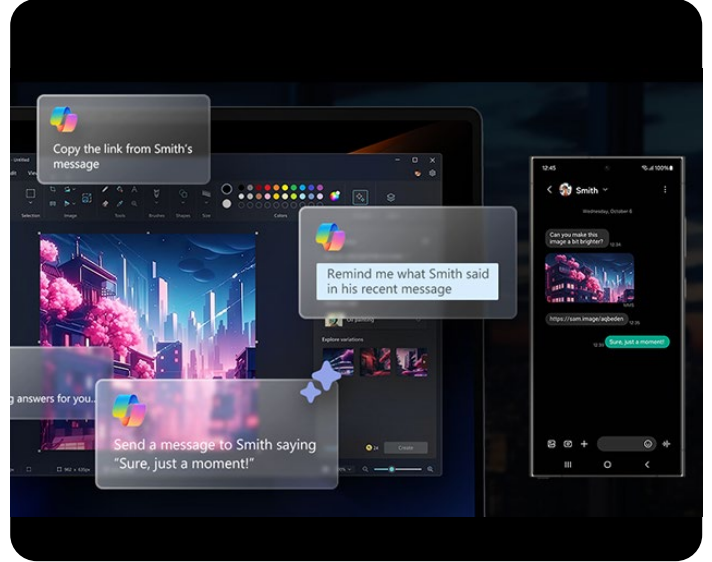

16 Copilot#. Your own personalized AI.

Stay on top of your tasks with Copilot's personalized AI assistance. Plus, get smarter communication tools, access contacts and send messages easily from your PC or Samsung Galaxy mobile.