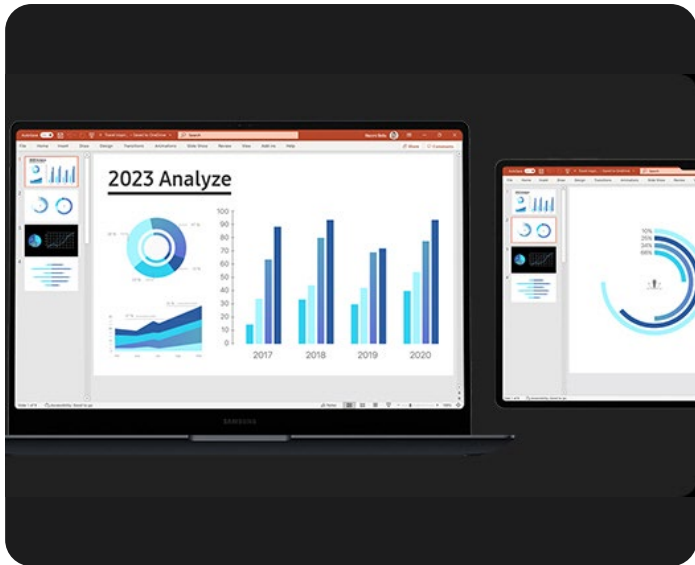

21 Two screens are better than one

Get an instant dual-monitor# experience with your Galaxy Book4 Ultra and Galaxy Tab side by side. Launch the Second Screen app from your laptop, then use Extension or Duplicate mode.