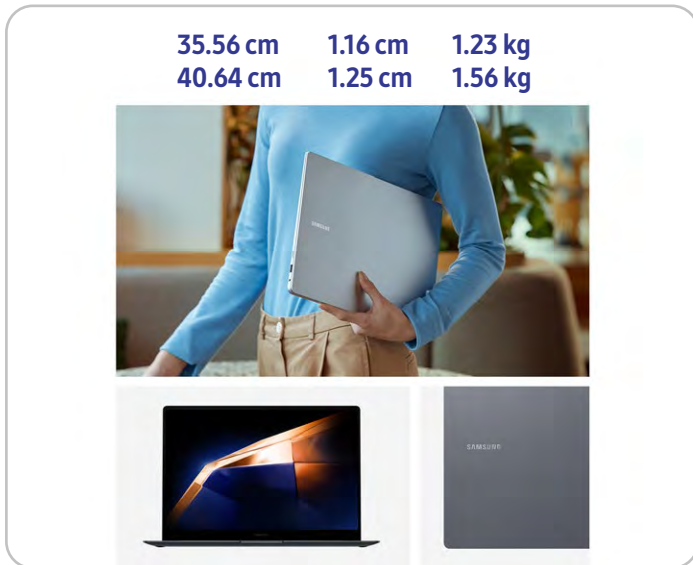

7 Design*. A big win for thin.

Galaxy Book4 Pro is ideal for working on the go. Carry it hassle-free to your back-to-back meetings. Plus, it adds style to your look with its Moonstone Gray or Platinum Silver color.