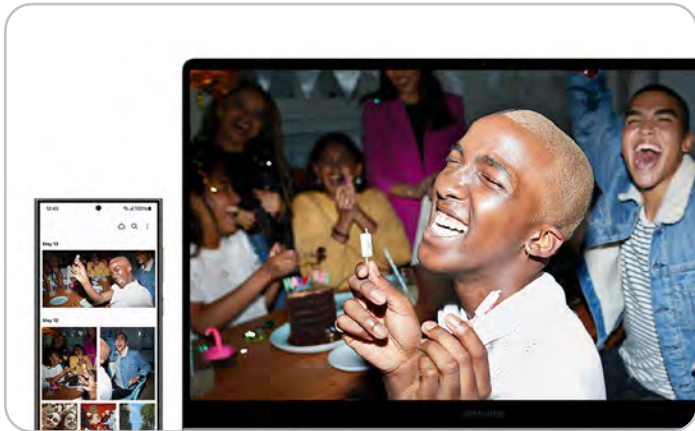

9 Samsung Galaxy Ecosystem

Wield the power of the entire Galaxy Ecosystem by connecting various Galaxy devices wirelessly. Control your tab or phone from your laptop, share between devices seamlessly and safely, and take your job from phone to your laptop without losing any work input. Enjoy interconnectivity like never before.