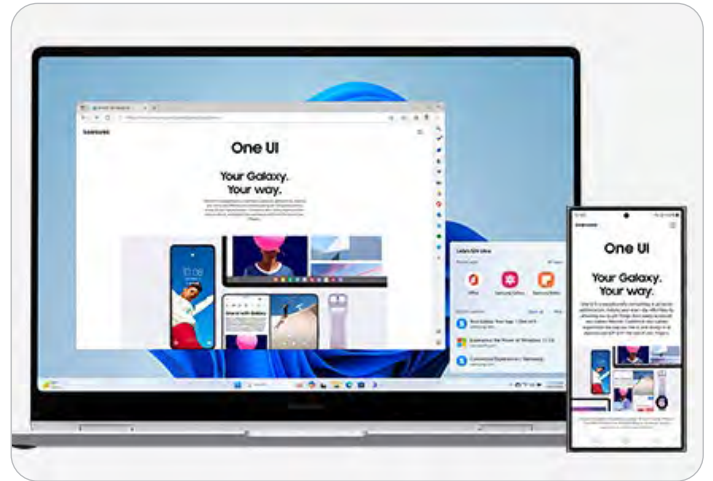

19 It's all under control with Multi Control*

Manage creative projects across devices with Multi Control. Use your Galaxy Book4 Pro 360's keyboard with a mouse to navigate through content on smartphone or Galaxy Tab. Just drag and drop files.

21 Quick Share#. File transfer at your fingertips.

Quick Share lets you exchange large files between Galaxy devices in a flash via direct wireless pairing. The private sharing feature protects your sensitive data with blockchain technology.

20 Two screens** are better than one

Get an instant dual-monitor experience with your Galaxy Book4 Pro 360 and Galaxy Tab side by side. Launch the Second Screen app from your laptop, then use Extension or Duplicate mode.

22 Unleash your mobile experience on your PC

The Phone Link## app lets you access notifications, calls, even your Samsung Galaxy device's mobile hotspot right from Galaxy Book4 Pro 360. Launch recently used mobile apps from PC for easy workflow.