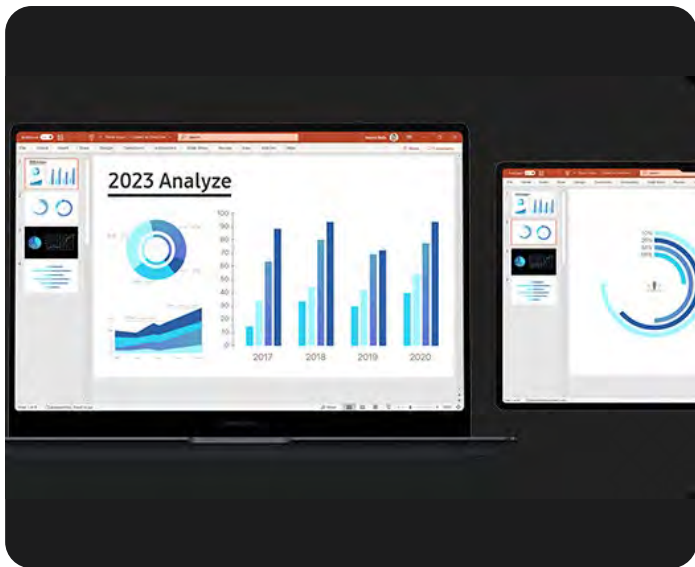

21 Two screens are better than one

Get an instant dual-monitor# experience with your Galaxy Book4 Ultra and Galaxy Tab side by side. Launch the Second Screen app from your laptop, then use Extension or Duplicate mode.