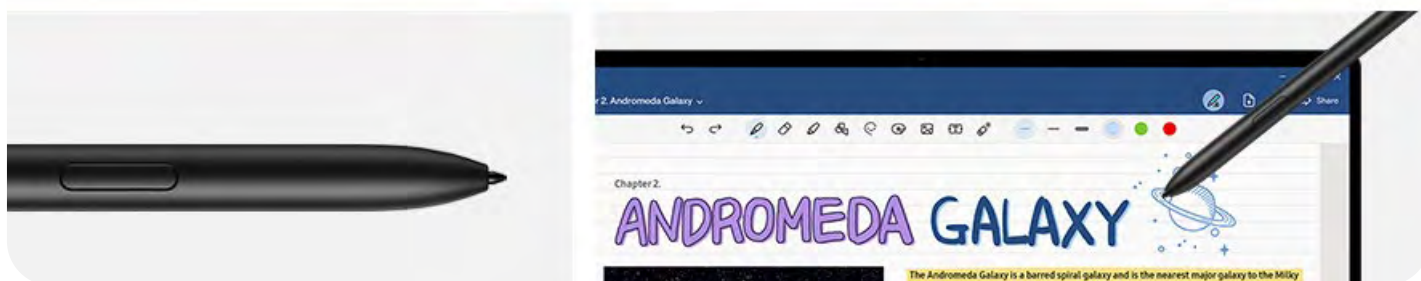

3 Key-bored? Use touchscreen.

Tap your way around with intuitive multi-touch gestures on Galaxy Book4 360's responsive touchscreen. When inspiration strikes, grab the S Pen to sketch*, or fine-tune your masterworks with precision.