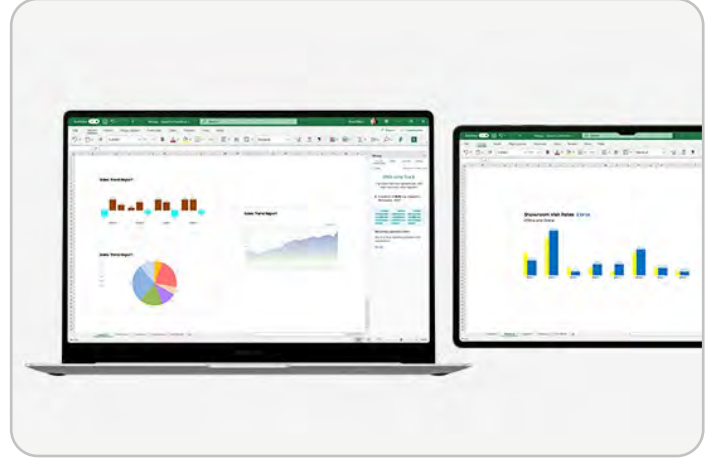

20 Two screens** are better than one

Get an instant dual-monitor experience with your Galaxy Book4 Pro. Launch the Second Screen app from your laptop with just a click, then use Extension or Duplicate mode to rearrange your tablet's screen.