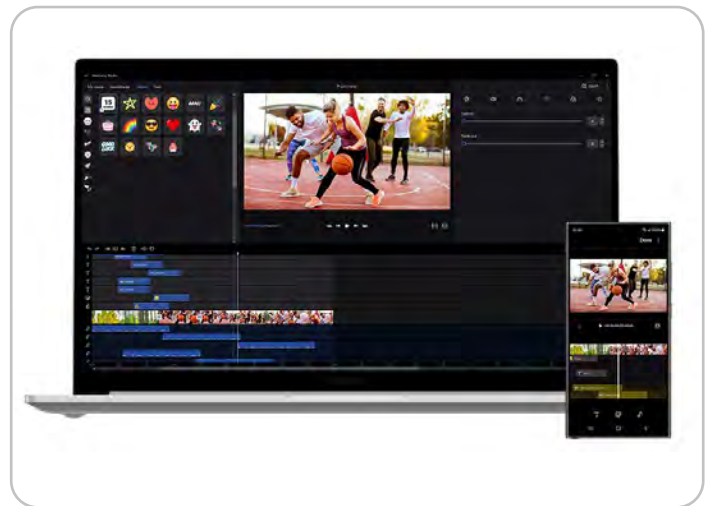

10 Samsung Studio. Create and edit seamlessly.

Shoot a video and start cutting on one of your Samsung Galaxy mobile devices, then export easily via Quick Share# to add final touches with precision on the big screen of Galaxy Book4.

Screen image simulated for illustrative purposes. Actual UX/UI may be different. Color and model availability may vary depending on country, region or carrier. Devices shown are sold separately. *Copilot in Windows feature availability and rollout timing may vary by country and device. Requires Microsoft account to log in. MMS messaging in Copilot in Windows will be supported within the first half of 2024. **File Explorer in Windows feature availability and rollout timing may vary by country and device. Requires Microsoft account to log in. Seamless access between phone and PC will be supported within the first half of 2024. #Share project is available on Samsung Galaxy smartphones and Galaxy Tab devices updated to One UI 6.1 or later versions and with the Samsung Studio mobile app installed. When sharing a project from a mobile device to PC, the sharing method such as Quick Share can be selected from a list by opening the Share project menu. The received file can be opened on PC by loading the project after selecting the Import project menu in the Samsung Studio PC app. Samsung Studio PC app usage may require an app update from the Microsoft Store. All third party logos/brands are trademarks/registered trademarks of the respective third party's brand/owner.