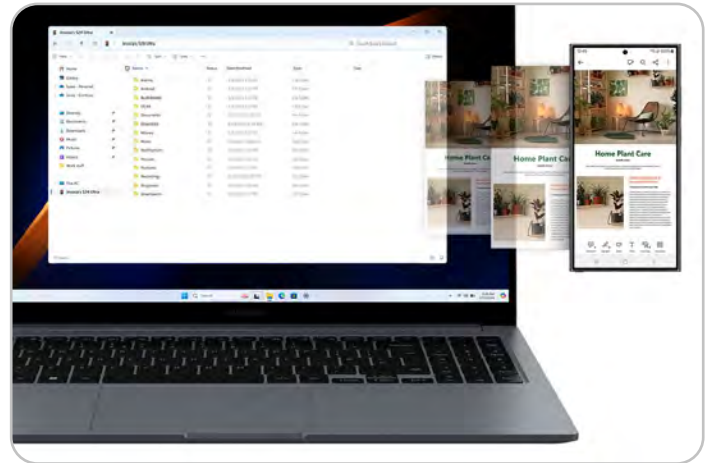

8 Connect your phone and PC for seamless access

Get direct access to content on your phone right from your laptop with File Explorer**. Simply set up the wireless connection between your devices and you're set — search for the files and photos you need, then open them seamlessly from your PC.