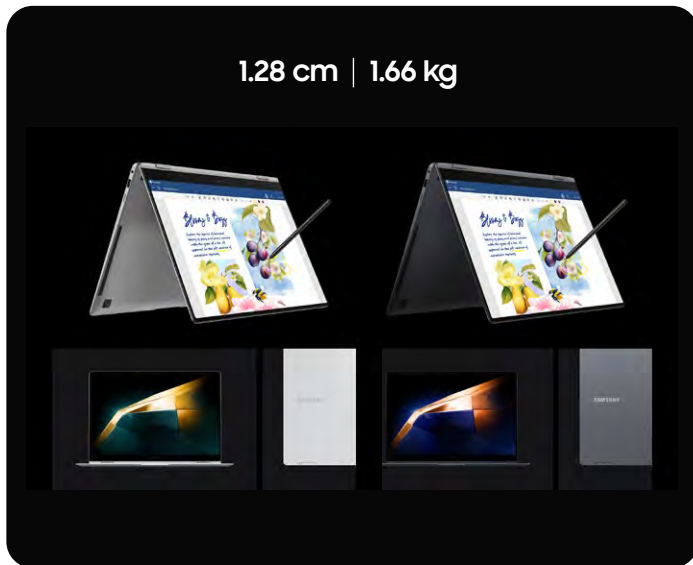

7 Portable design that's made to go

Galaxy Book4 Pro 360 puts a spin on daily productivity with its 2-in-1 convertible design. Weighing* 1.7kg with a sleek finish in Moonstone Gray or Platinum Silver, a companion for hustlers on the move.