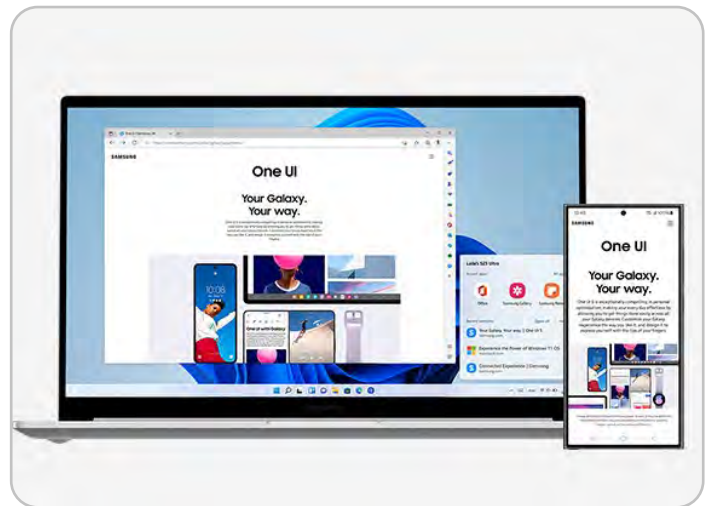

12 It's all under control with Multi Control

Enhance your work productivity across your Samsung Galaxy devices with Multi Control. Use Galaxy Book4's keyboard with a mouse to easily navigate your smartphone or Galaxy Tab**.

13 Quick Share. File transfer at your fingertips.

Quick Share# lets you exchange large files, presentations and final works between Samsung Galaxy devices in a flash via direct wireless pairing.

14 Unleash your mobile experience on your PC