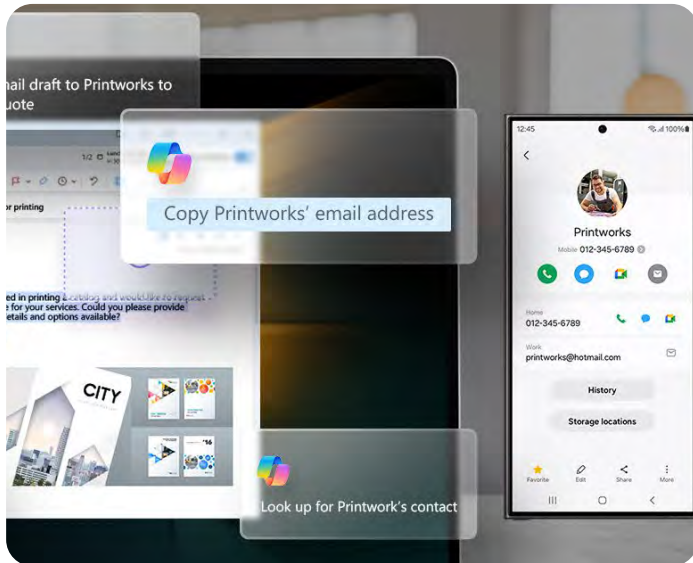

15 Copilot*. Your own personalized AI

Stay on top of your tasks via quick chat prompts with Copilot's personalized AI assistance. Plus, get smarter communication tools — access contacts and send messages effortlessly.