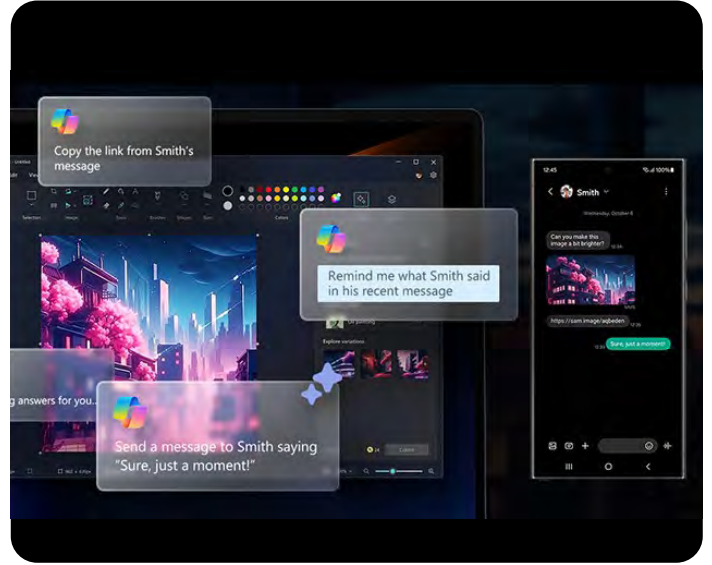

16 Copilot#. Your own personalized AI.

Stay on top of your tasks with Copilot's personalized AI assistance. Plus, get smarter communication tools, access contacts and send messages easily from your PC or Samsung Galaxy mobile.