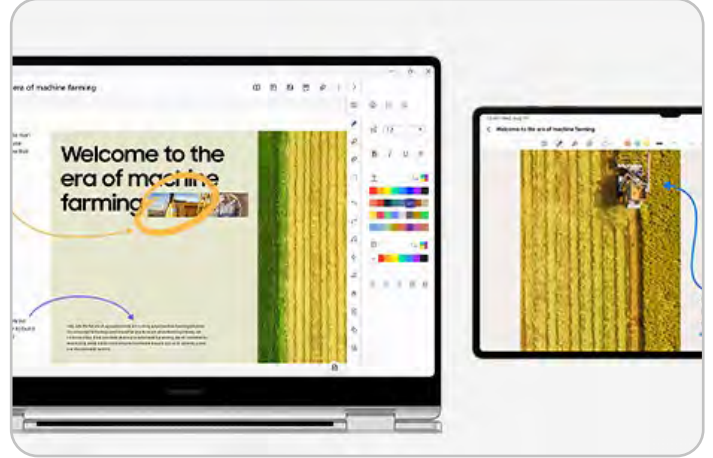

20 Two screens** are better than one

Get an instant dual-monitor experience with your Galaxy Book4 Pro 360 and Galaxy Tab side by side. Launch the Second Screen app from your laptop, then use Extension or Duplicate mode.