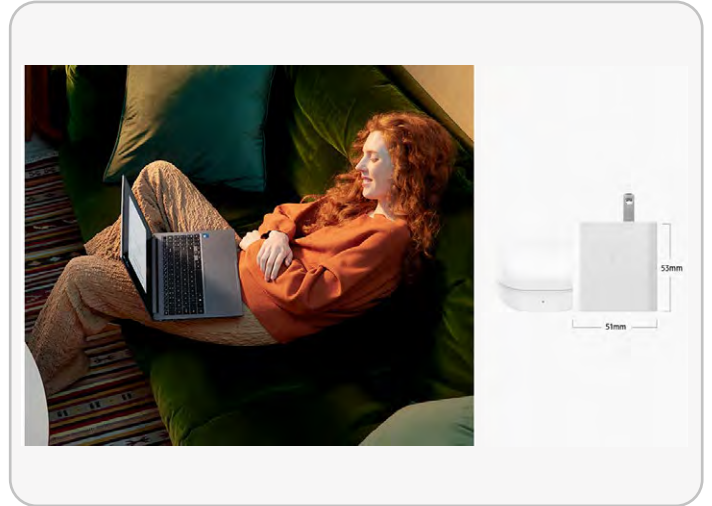

4 Super compact charger. Battery life you can trust.

Productivity lasts with Galaxy Book4's battery*, even when you're on the go. Power up in a snap using the light and portable charger that is also compatible with your other Samsung Galaxy devices.