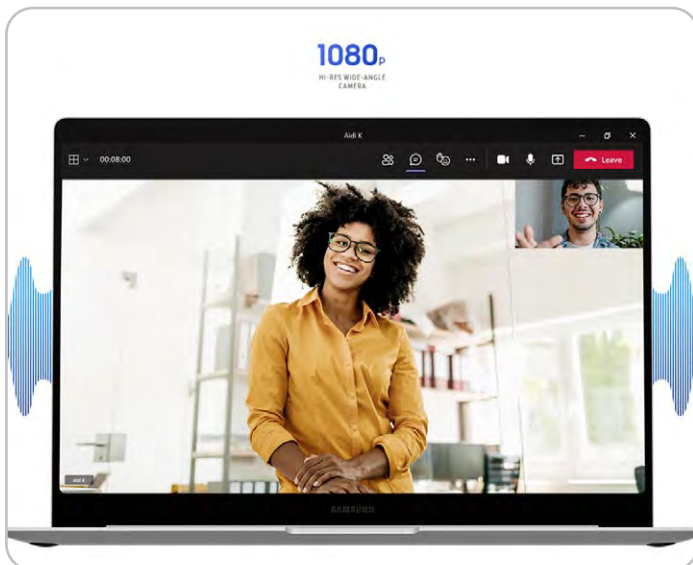

9 Wide angle cam. Wide range of AI effects.

Make a great first impression during conference calls with Galaxy Book4 Pro's 1080p FHD webcam and features such as eye contact correction and Auto Framing in Studio effects#.