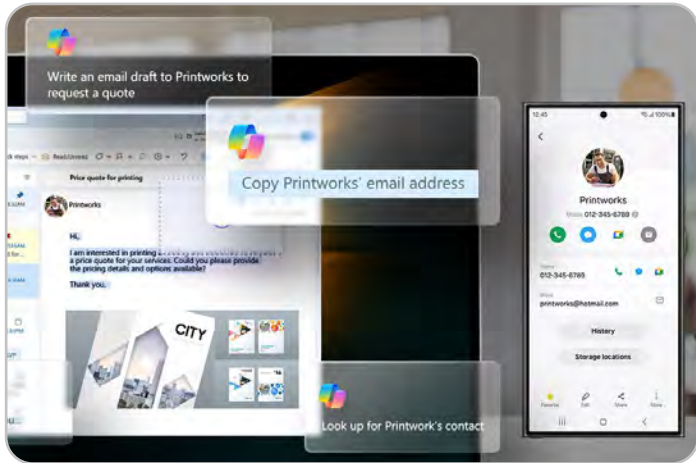

7 Copilot. Your own personalized AI.

Stay on top of your tasks via quick chat prompts with Copilot's personalized AI assistance*. Plus, get smarter communication tools — access contacts and send messages effortlessly from your PC or Samsung Galaxy mobile device with a simple chat command.