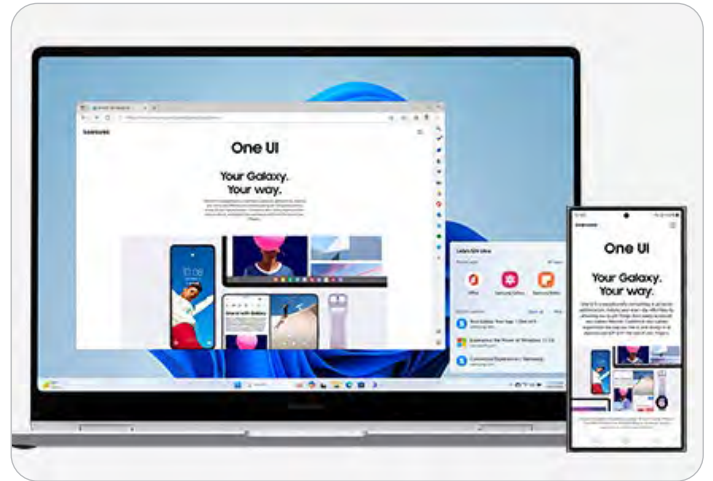

22 Unleash your mobile experience on your PC

The Phone Link## app lets you access notifications, calls, messages, recently viewed webpages and even your Samsung Galaxy device's mobile hotspot right from your Galaxy Book4 Pro.