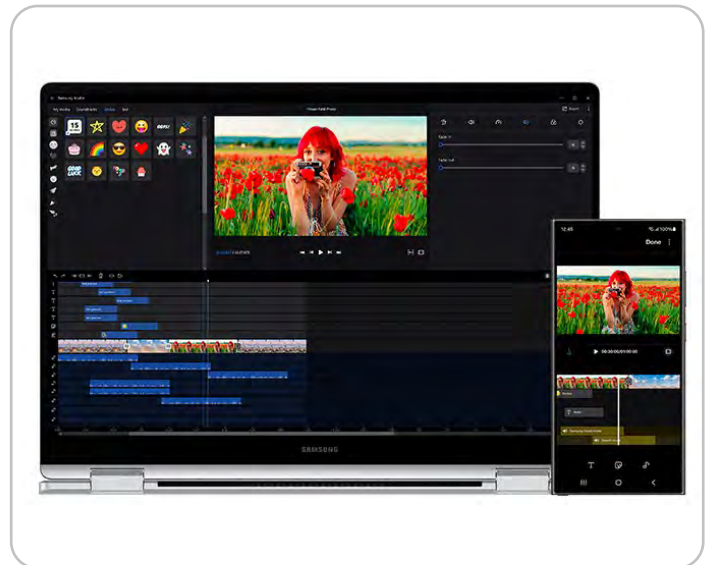

18 Samsung Studio. Create and edit seamlessly.

Create and edit your next masterpiece across devices with Samsung Studio. Shoot a video and start cutting on one of your Samsung Galaxy devices, export easily via Quick Share# to add final touches.

Image simulated for illustrative purposes. Actual UI/UX may vary. S Pen & 2-in-1 display is available on Galaxy Book4 Pro 360 model. *Copilot in Windows feature availability and rollout timing may vary by country and device. Requires Microsoft account to log in. MMS messaging in Copilot in Windows will be supported within the first half of 2024. **File Explorer in Windows feature availability and rollout timing may vary by country and device. Requires Microsoft account to log in. Seamless access between phone and PC will be supported within the first half of 2024. Devices shown are sold separately. #Quick Share project is available on Samsung Galaxy smartphones and Galaxy Tab devices updated to One UI 6.1 or later versions and with the Samsung Studio mobile app installed. When sharing a project from a mobile device to PC, the sharing method such as Quick Share can be selected from a list by opening the Share project menu. The received file can be opened on PC by loading the project after selecting the Import project menu in the Samsung Studio PC app. Samsung Studio PC app usage may require an app update from the Microsoft Store. All third party logos/brands are trademarks/registered trademarks of the respective third party's brand/owner.