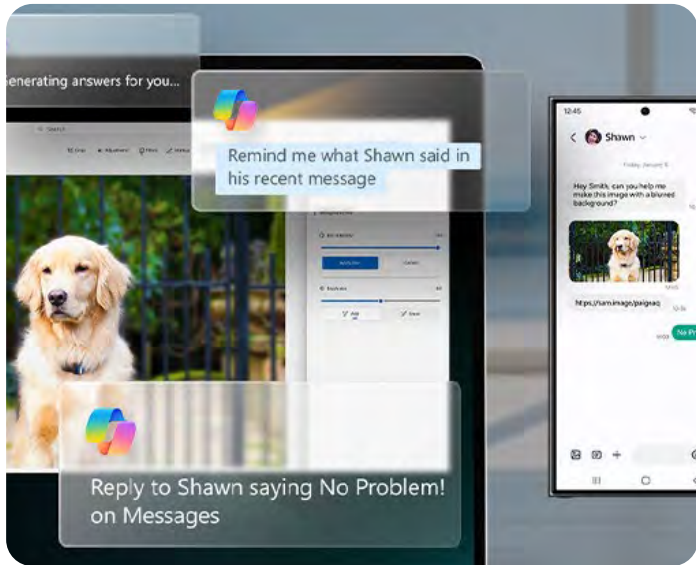

15 Copilot*. Your own personalized AI.

Stay on top of your tasks with Copilot's personalized AI assistance. Plus, get smart communication tools, access contacts and send messages easily from your PC or Samsung Galaxy mobile.