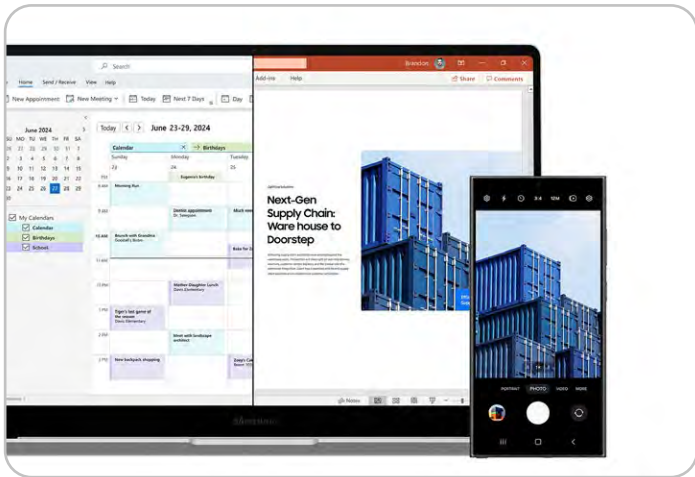

13 Samsung Galaxy Ecosystem

Wield the power of the entire Galaxy Ecosystem by connecting various Galaxy devices wirelessly. Control your tab or phone from your laptop, share between devices seamlessly and safely, and take your job from phone to your laptop without losing any work input. Enjoy interconnectivity like never before.