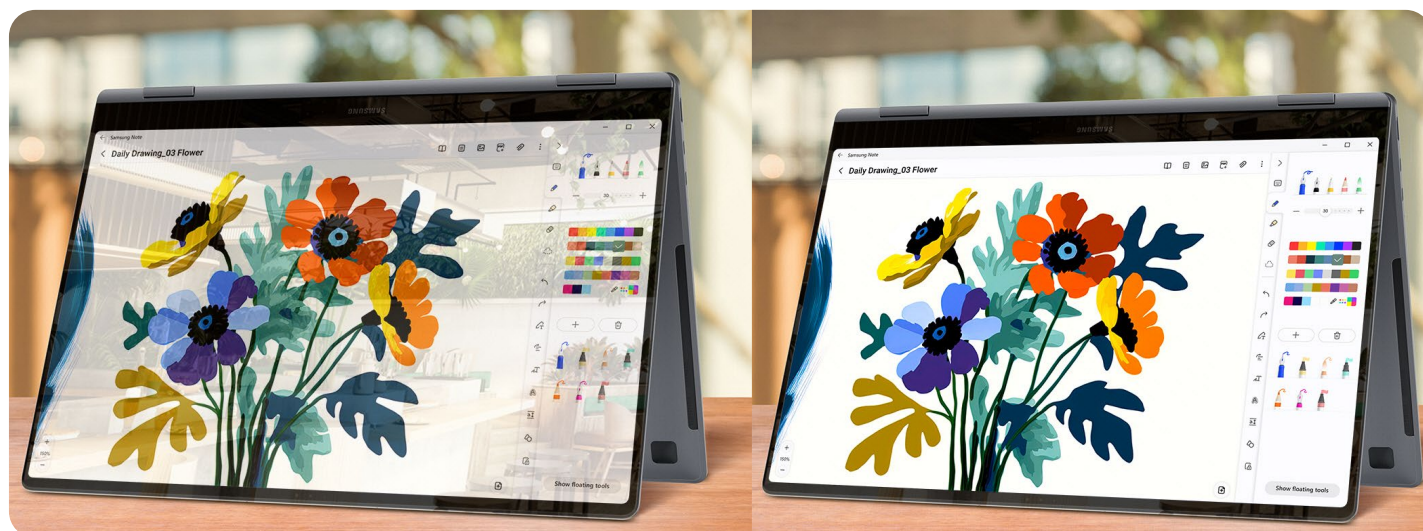

4 Anti-reflective cover glass. Dazzling views at any angle.

Enjoy content with Corning® Gorilla® Glass with DX#. Corning Glass decreases unwanted reflections and glare, making onscreen visuals crisp and legible from every angle and particularly in daylight.

Image simulated. Color and model availability may vary depending on country, region or carrier. S Pen & 2-in-1 display is available on Galaxy Book4 Pro 360 model. *Intel, the Intel logo, and Intel Core are trademarks of Intel Corporation or its subsidiaries. **CPU and GPU specifications vary depending on country or region. #Corning® Gorilla® Glass with DX, complements the legendary toughness of Corning® Gorilla® Glass to deliver both antireflective optics and improved abrasion resistance. Corning's glass composite enhances display readability through a 75% improvement in front surface reflection, versus standard cover glass, and increases the display contrast ratio by 50% with the same display brightness. Corning & Gorilla are trademarks/registered trademarks of Corning Incorporated.