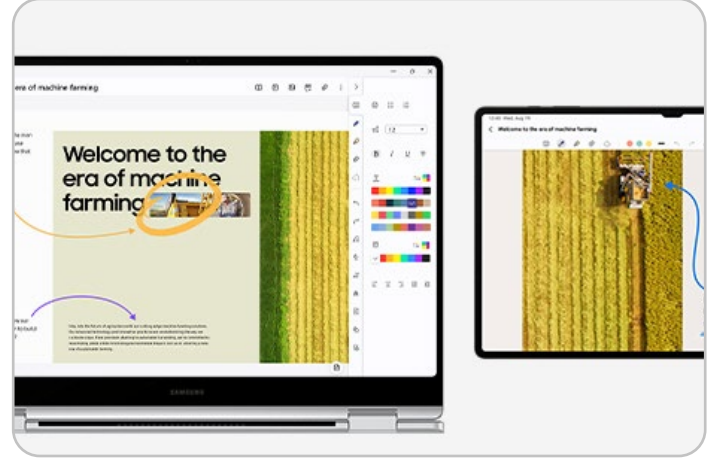

20 Two screens** are better than one

Get an instant dual-monitor experience with your Galaxy Book4 Pro 360 and Galaxy Tab side by side. Launch the Second Screen app from your laptop, then use Extension or Duplicate mode.