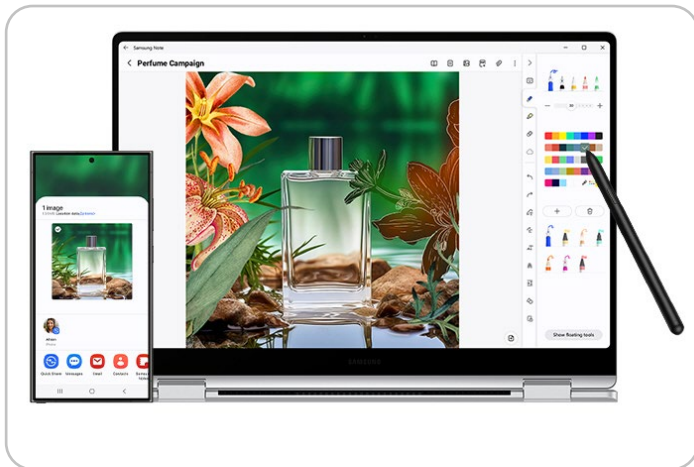

13 Samsung Galaxy Ecosystem

Wield the power of the entire Galaxy Ecosystem by connecting various Galaxy devices wirelessly. Control your tab or phone from your laptop, share between devices seamlessly and safely, and take your job from phone to your laptop without losing any work input. Enjoy interconnectivity like never before.