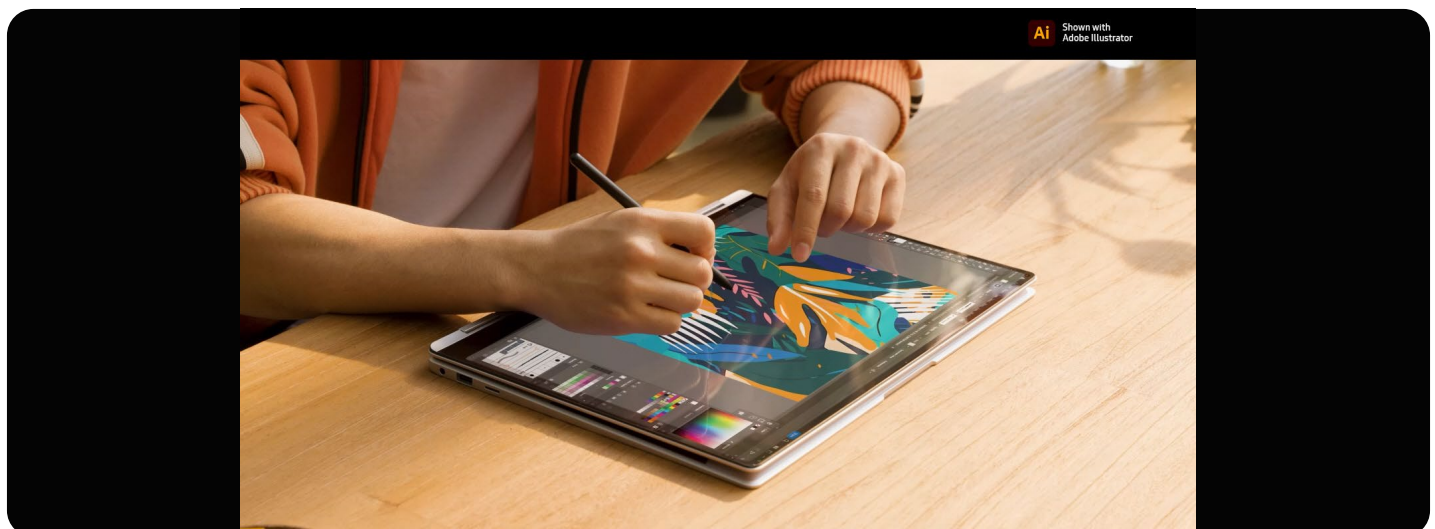

2 Touchscreen with S Pen. Tap to get creative.

Create art using fingertips or the included S Pen on Galaxy Book4 Pro 360's touchscreen. Write, draw and navigate with responsive multi-touch gestures and fine-tune details across your projects.

Image simulated. Color and model availability may vary depending on country, region or carrier. S Pen & 2-in-1 display is available on Galaxy Book4 360 model. Some certain applications or game interfaces may support less than 120 Hz due to reasons like compatibility. *Screen size is measured diagonally as a full rectangle without accounting for the rounded corners. Actual viewable area is less due to the rounded corners. Blue light emission is reduced compared with conventional LCD displays. **The Dynamic AMOLED 2X display used in Galaxy Book4 Pro 360 has received the "Cinematic Experience" certification from SGS based on its wide color gamut (120% of DCI-P3) and its low-luminance expression capability below 0.0005 nits. The display has maximum brightness of 400 nits and can achieve peak brightness of 500 nits when displaying HDR content only, with a 1,000,000:1 contrast ratio. The Dynamic AMOLED 2X display used in Galaxy Book4 Pro 360 has received the "Eye Care" certification from SGS based on its ability to drastically reduce the harmful effects of blue light. The Dynamic AMOLED 2X display used in Galaxy Book4 Pro 360 has received the "Gaming Performance" certification from SGS, by recording respectively 0.2ms or less and 0.0005 nits or less in response time and perfect black. Adobe product screenshots reprinted with permission from Adobe. Adobe and related logos/images are trademarks/registered trademarks of Adobe Inc.