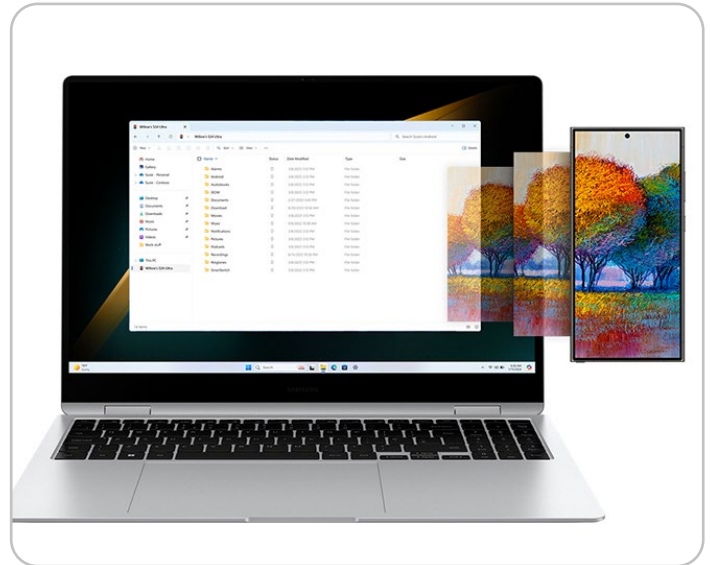

15 Copilot*. Your own personalized AI.

Stay on top of your tasks with Copilot's personalized AI assistance. Plus, get smart communication tools, access contacts and send messages easily from your PC or Samsung Galaxy mobile.

16 Access your phone seamlessly from PC

Get direct access to content on your phone right from your laptop with File Explorer**. Set up the wireless connection between your devices and you're set, search for the files and photos you need.