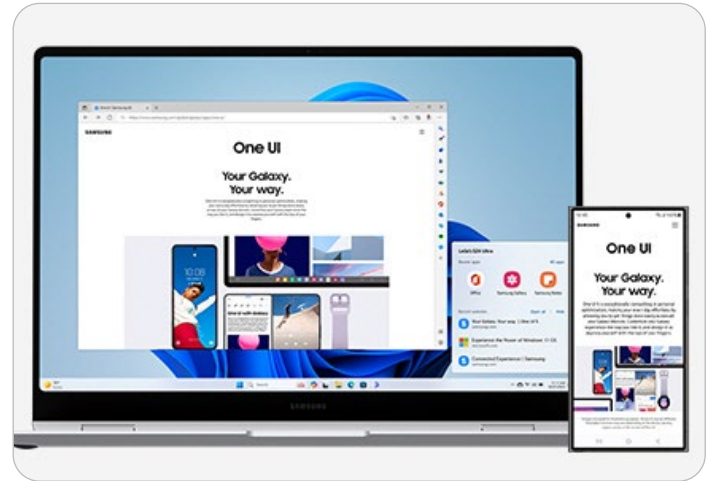

22 Unleash your mobile experience on your PC

The Phone Link## app lets you access notifications, calls, even your Samsung Galaxy device's mobile hotspot right from Galaxy Book4 Pro 360. Launch recently used mobile apps from PC for easy workflow.