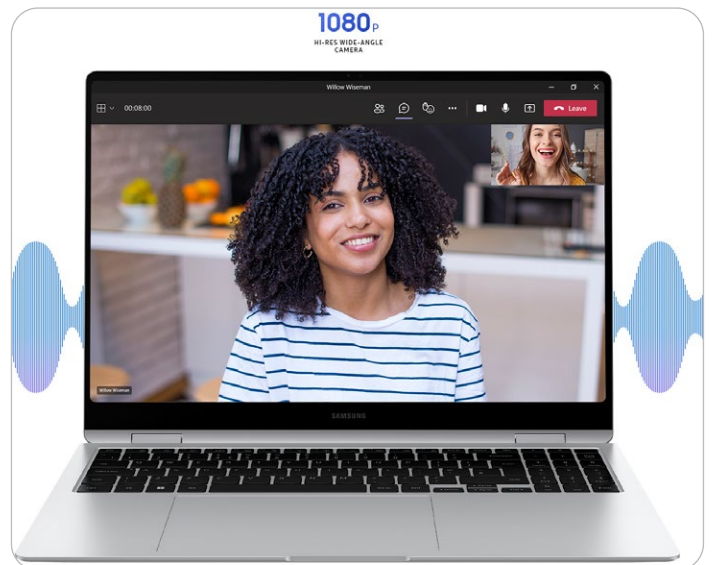

10 AI studio effects. Wider-angle cam. Win-win.

Look crisp and sound clear with the FHD wide-angle webcam and AI noise canceling. Auto Framing and eye contact correction in Studio effects puts your best frame forward on video# calls.

Image simulated for illustrative purposes. S Pen & 2-in-1 display is available on Galaxy Book4 Pro 360 model. *Thickness, weight and color availability vary by model, configuration and country. **The quad-speaker system on Galaxy Book4 Pro 360 features two woofers (5W max each) and two tweeters (2W each). Dolby Atmos and Double-D are trademark/registered trademarks of Dolby Laboratories Licensing Corporation. #Screen simulation shows Microsoft Teams video calling with chat and polling. Microsoft Teams is licensed separately. Features and app availability may vary by region. Actual UX/UI may vary. Microsoft Teams is a trademark/registered trademark of Microsoft Corporation.