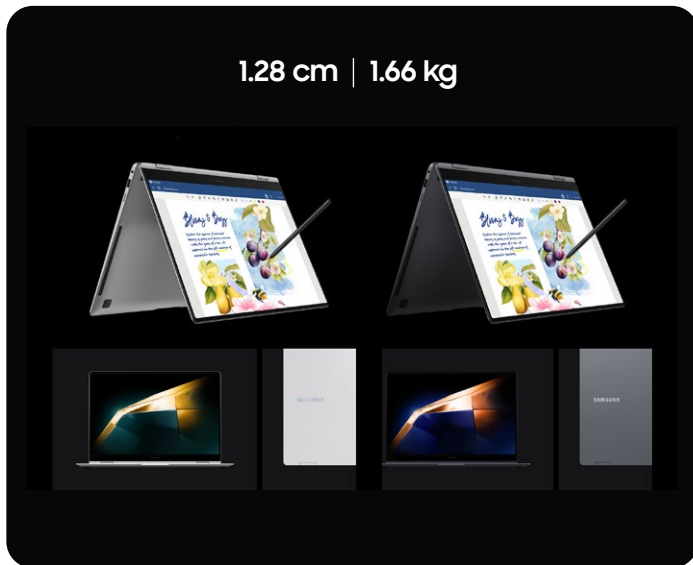

Image simulated. Color and model availability may vary depending on country, region or carrier. S Pen & 2-in-1 display is available on Galaxy Book4 Pro 360 model. *Intel, the Intel logo, and Intel Core are trademarks of Intel Corporation or its subsidiaries. **CPU and GPU specifications vary depending on country or region. #Corning® Gorilla® Glass with DX, complements the legendary toughness of Corning® Gorilla® Glass to deliver both antireflective optics and improved abrasion resistance. Corning's glass composite enhances display readability through a 75% improvement in front surface reflection, versus standard cover glass, and increases the display contrast ratio by 50% with the same display brightness. Corning & Gorilla are trademarks/registered trademarks of Corning Incorporated.

7 Portable design that's made to go

Galaxy Book4 Pro 360 puts a spin on daily productivity with its 2-in-1 convertible design. Weighing* 1.7kg with a sleek finish in Moonstone Gray or Platinum Silver, a companion for hustlers on the move.