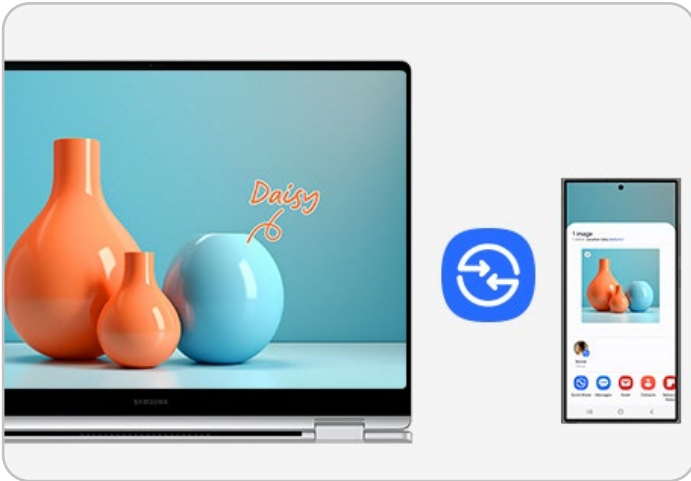

21 Quick Share#. File transfer at your fingertips.

Quick Share lets you exchange large files between Galaxy devices in a flash via direct wireless pairing. The private sharing feature protects your sensitive data with blockchain technology.