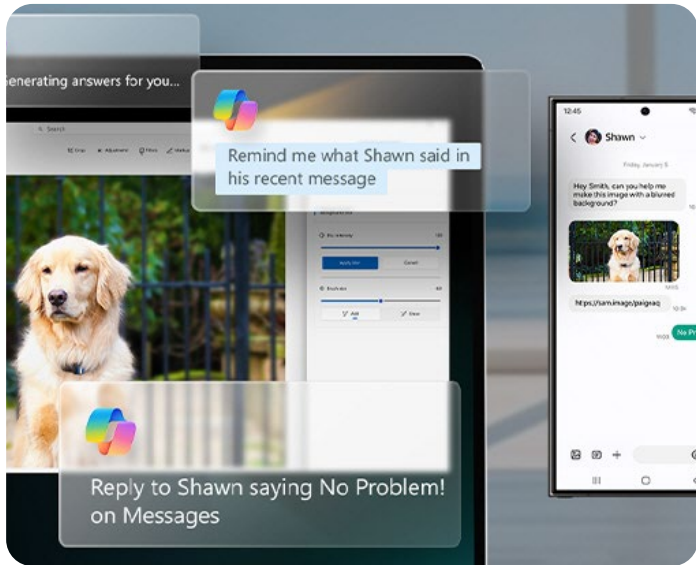

15 Copilot*. Your own personalized AI.

Stay on top of your tasks with Copilot's personalized AI assistance. Plus, get smart communication tools, access contacts and send messages easily from your PC or Samsung Galaxy mobile.