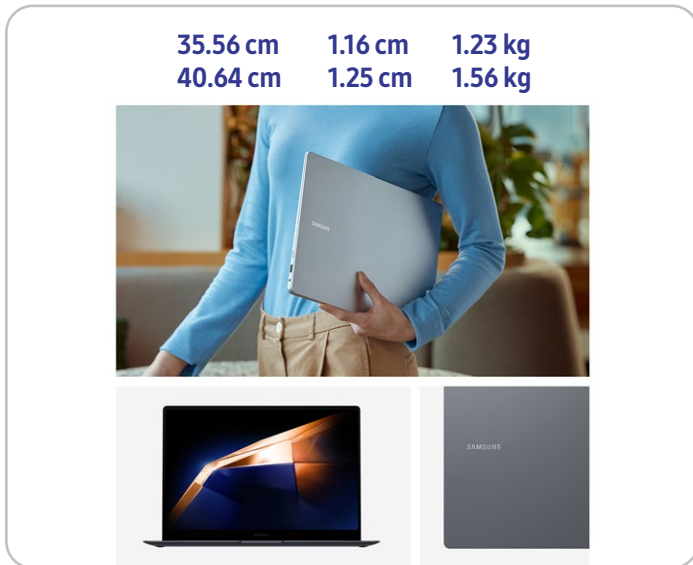

7 Design*. A big win for thin.

Galaxy Book4 Pro is ideal for working on the go. Carry it hassle-free to your back-to-back meetings. Plus, it adds style to your look with its Moonstone Gray or Platinum Silver color.