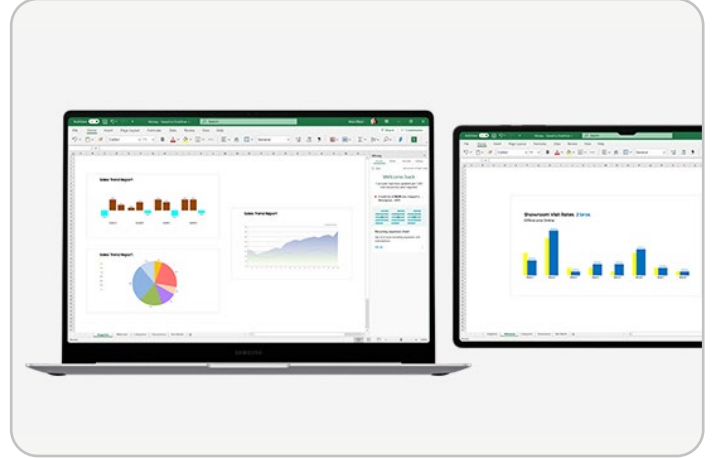

20 Two screens** are better than one

Get an instant dual-monitor experience with your Galaxy Book4 Pro. Launch the Second Screen app from your laptop with just a click, then use Extension or Duplicate mode to rearrange your tablet's screen.