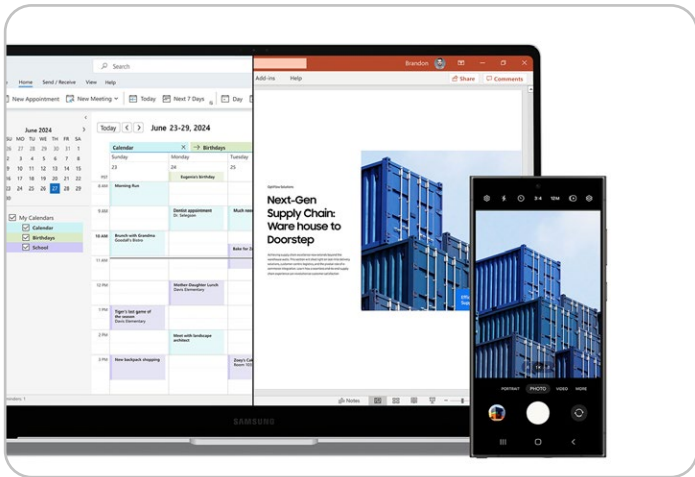

13 Samsung Galaxy Ecosystem

Wield the power of the entire Galaxy Ecosystem by connecting various Galaxy devices wirelessly. Control your tab or phone from your laptop, share between devices seamlessly and safely, and take your job from phone to your laptop without losing any work input. Enjoy interconnectivity like never before.