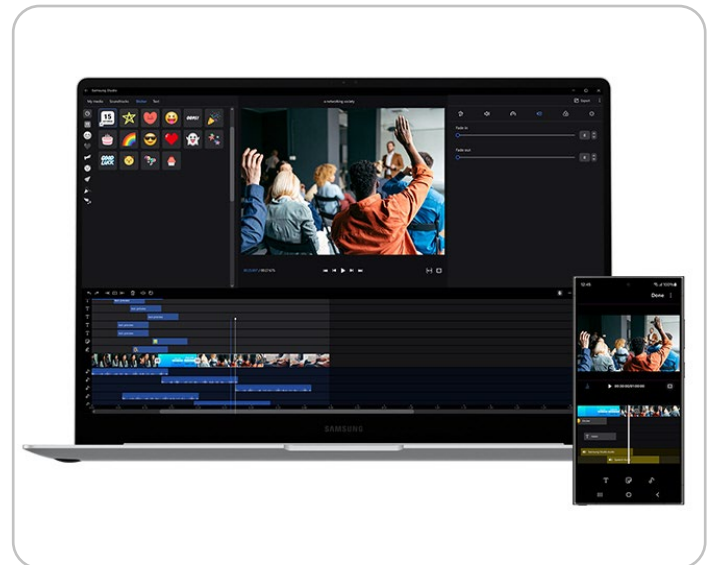

18 Samsung Studio. Create and edit seamlessly.

Shoot a video and start cutting on one of your Samsung Galaxy mobile devices, then export easily via Quick Share# to add final touches with precision on the big screen of Galaxy Book4 Pro.

Image simulated. Color and model availability may vary depending on country, region or carrier. Actual UI/UX may vary. Devices shown are sold separately. *Copilot in Windows feature availability and rollout timing may vary by country and device. Requires Microsoft account to log in. MMS messaging in Copilot in Windows will be supported within the first half of 2024. **File Explorer in Windows feature availability and rollout timing may vary by country and device. Requires Microsoft account to log in. Seamless access between phone and PC will be supported within the first half of 2024. #Share project is available on Samsung Galaxy smartphones and Galaxy Tab devices updated to One UI 6.1 or later versions and with the Samsung Studio mobile app installed. When sharing a project from a mobile device to PC, the sharing method such as Quick Share can be selected from a list by opening the Share project menu. The received file can be opened on PC by loading the project after selecting the Import project menu in the Samsung Studio PC app. Samsung Studio PC app usage may require an app update from the Microsoft Store. All third party logos/brands are trademarks/registered trademarks of the respective third party's brand/owner.