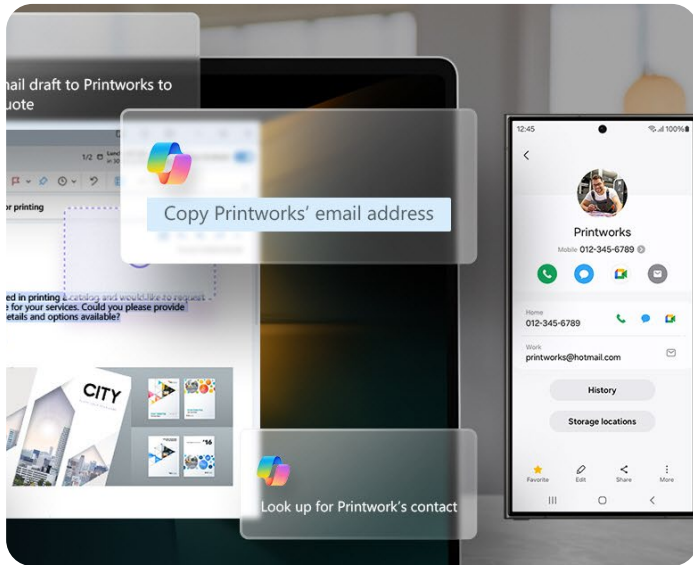

15 Copilot*. Your own personalized AI

Stay on top of your tasks via quick chat prompts with Copilot's personalized AI assistance. Plus, get smarter communication tools — access contacts and send messages effortlessly.