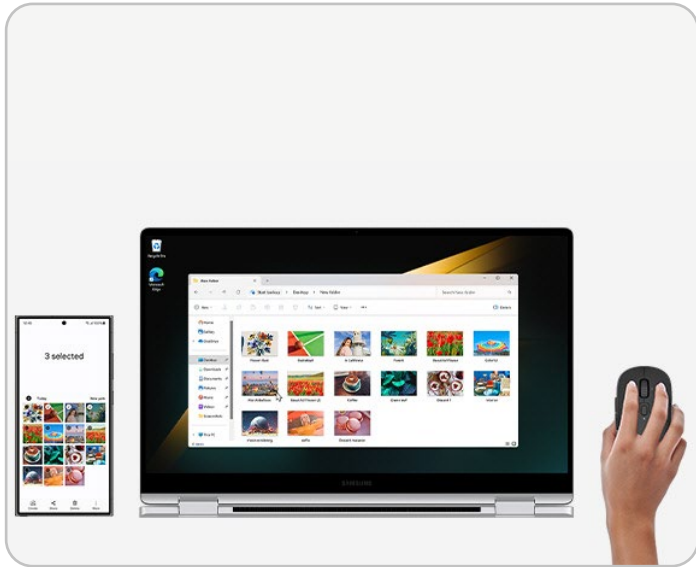

15 It's all under control with Multi Control

Manage your creative projects with flexibility across devices with Multi Control*. Use your Galaxy Book4 360's keyboard with a mouse to navigate through content on your smartphone or Galaxy Tab.