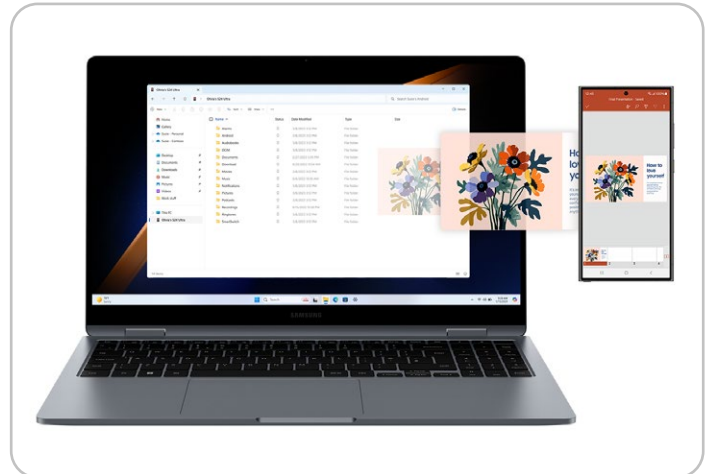

12 Connect your phone and PC for seamless access

Get direct access to content with File Explorer**. Simply set up the wireless connection between your devices and you're set to search for the files and photos you need.