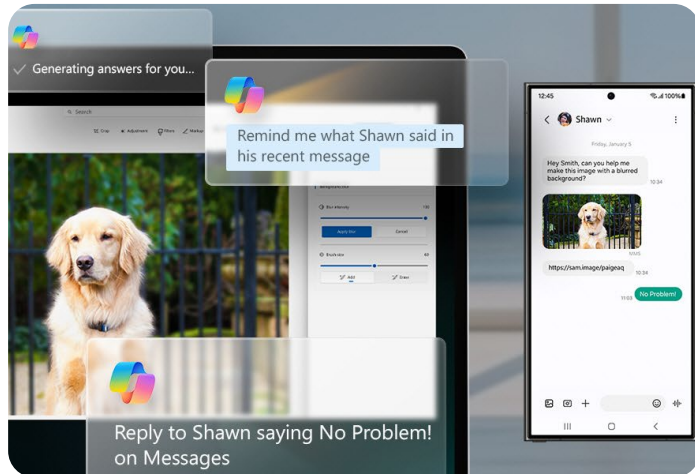

9 Samsung Galaxy Ecosystem

Wield the power of the entire Galaxy Ecosystem by connecting various Galaxy devices wirelessly. Control your tab or phone from your laptop, share between devices seamlessly and safely, and take your job from phone to your laptop without losing any work input. Enjoy interconnectivity like never before.

8 Wide-angle camera. Wise choice.

Get ready to take center stage in video** calls with the 1080p wide-angle webcam and high-quality mics with AI noise canceling.

10 Use your phone as a connected## camera

Upgrade your video calls to stunning clarity using your Samsung Galaxy smartphone. Connect seamlessly to your Galaxy Book4 360, switch between front and rear cameras to find your angle.

11 Copilot*. Your own personalized AI.