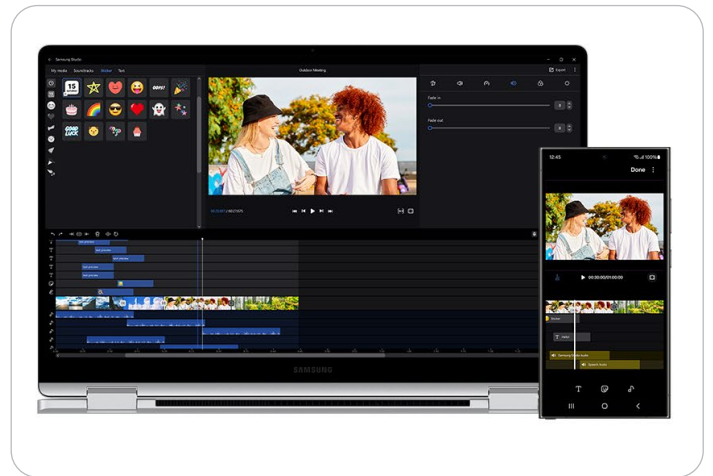

Upgrade your video calls to stunning clarity using your Samsung Galaxy smartphone. Connect seamlessly to your Galaxy Book4 360, switch between front and rear cameras to find your angle.

11 Copilot*. Your own personalized AI.

Stay on top of your tasks via quick chat prompts with Copilot's personalized AI assistance. Plus, get smarter communication tools — access contacts and send messages effortlessly from your PC.

13 Meet your AI photo editing ally: Photo Remaster

The AI-powered Photo Remaster tool lets you breathe new life into old photos. Using a smart algorithm, the feature allows you to clean up blurry photos, as well as remove unwanted light.

12 Connect your phone and PC for seamless access

Get direct access to content with File Explorer**. Simply set up the wireless connection between your devices and you're set to search for the files and photos you need.

14 Samsung Studio#. Create and edit seamlessly.