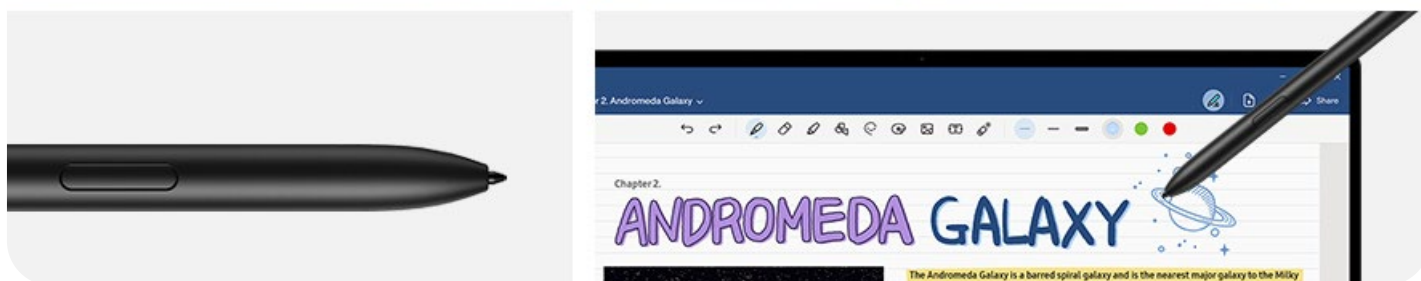

3 Key-bored? Use touchscreen.

Tap your way around with intuitive multi-touch gestures on Galaxy Book4 360's responsive touchscreen. When inspiration strikes, grab the S Pen to sketch*, or fine-tune your masterworks with precision.