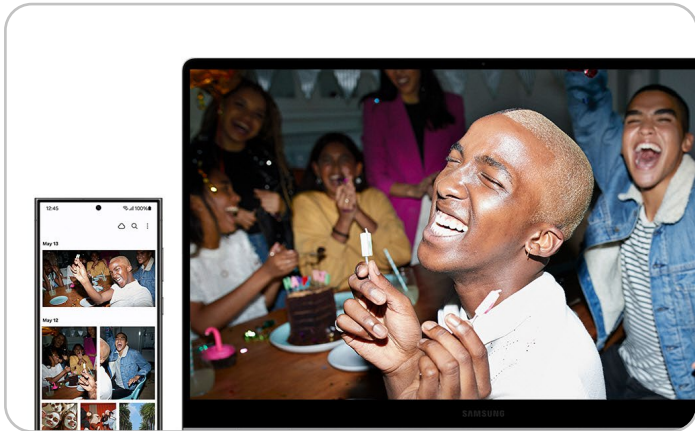

9 Samsung Galaxy Ecosystem

Wield the power of the entire Galaxy Ecosystem by connecting various Galaxy devices wirelessly. Control your tab or phone from your laptop, share between devices seamlessly and safely, and take your job from phone to your laptop without losing any work input. Enjoy interconnectivity like never before.