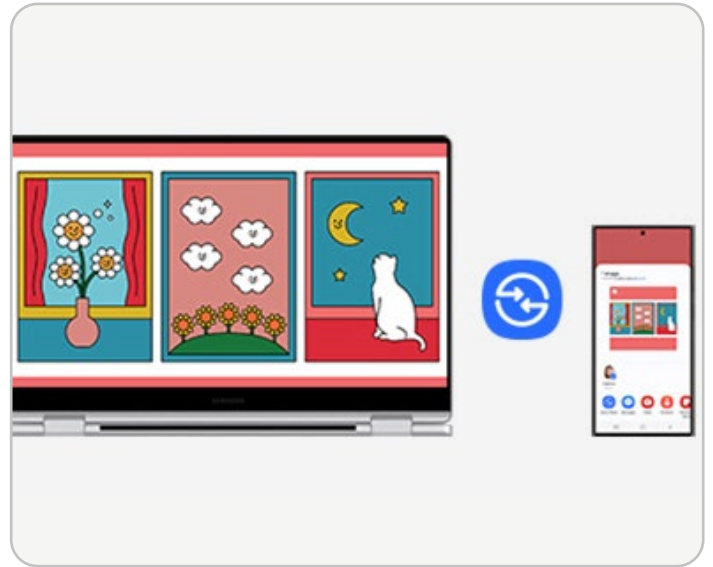

16 Quick Share. File transfer at your fingertips.

Share your inspiring concepts to other Samsung Galaxy devices in a flash via Quick Share**. The private sharing feature protects your sensitive data by encrypting it with blockchain technology.