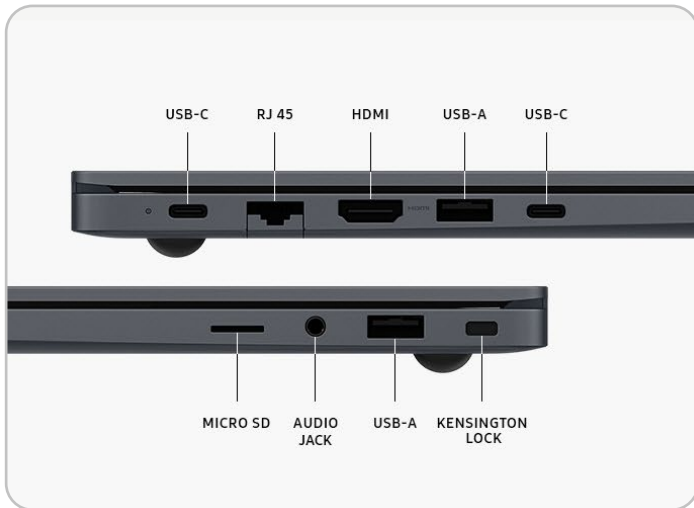

2 Light. Thin. A portability win.

With a full metal body weighing just under 1.6kg, Galaxy Book4 is sleek, compact and portable**. The wide 39.62cm display# brings onscreen visuals to life in full HD with details that are a treat for your eyes.

3 More ports. Full dongle-free support.

The slim Galaxy Book4 boasts a wide array of built-in ports to ensure you're connected. Plug in via HDMI v1.4, two USB-A and two USB-C ports, microSD slot and an RJ45 port for high-speed LAN connections.