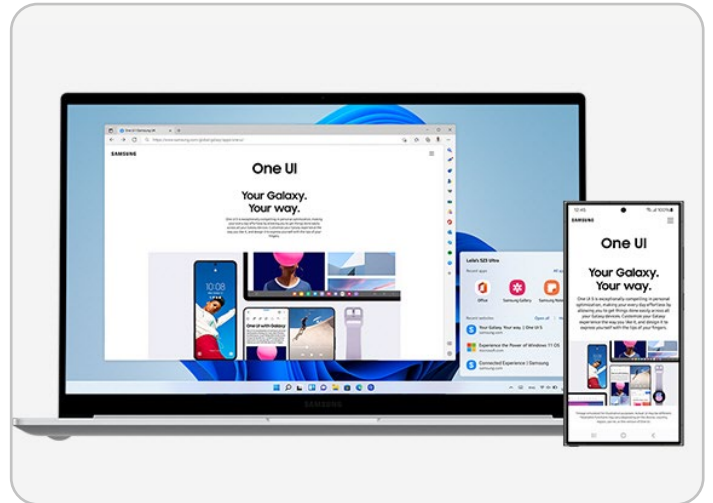

12 It's all under control with Multi Control

Enhance your work productivity across your Samsung Galaxy devices with Multi Control. Use Galaxy Book4's keyboard with a mouse to easily navigate your smartphone or Galaxy Tab**.

13 Quick Share. File transfer at your fingertips.

Quick Share# lets you exchange large files, presentations and final works between Samsung Galaxy devices in a flash via direct wireless pairing.

14 Unleash your mobile experience on your PC