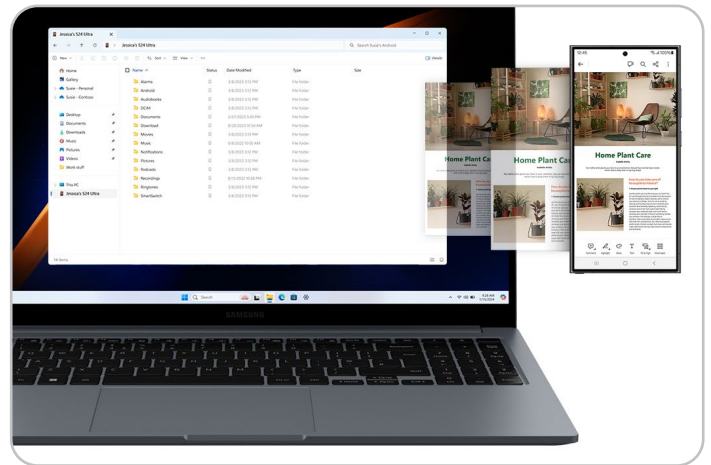

7 Copilot. Your own personalized AI.

Stay on top of your tasks via quick chat prompts with Copilot's personalized AI assistance*. Plus, get smarter communication tools — access contacts and send messages effortlessly from your PC or Samsung Galaxy mobile device with a simple chat command.

8 Connect your phone and PC for seamless access

Get direct access to content on your phone right from your laptop with File Explorer**. Simply set up the wireless connection between your devices and you're set — search for the files and photos you need, then open them seamlessly from your PC.