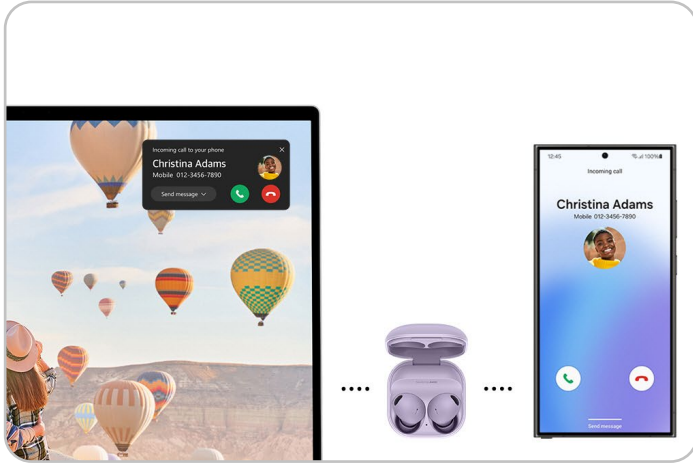

11 Buds Auto Switch keeps you flowin

Your sound follows you seamlessly from one device to another when paired with Galaxy Buds*. If you get a call while on Galaxy Book4, your Buds will switch automatically to your phone without missing a beat.