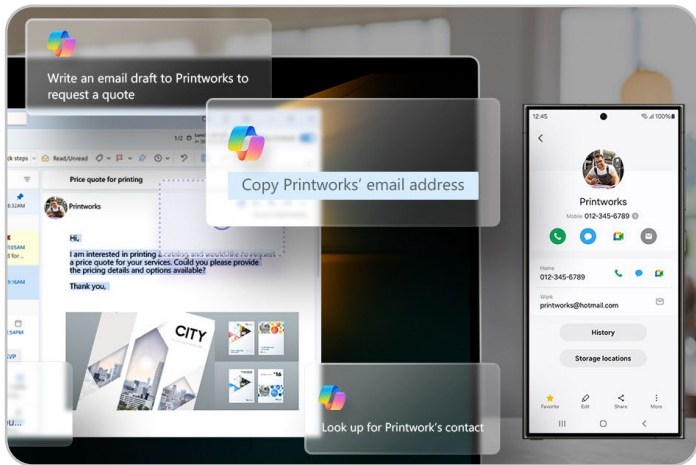

7 Copilot. Your own personalized AI.

Stay on top of your tasks via quick chat prompts with Copilot's personalized AI assistance*. Plus, get smarter communication tools — access contacts and send messages effortlessly from your PC or Samsung Galaxy mobile device with a simple chat command.