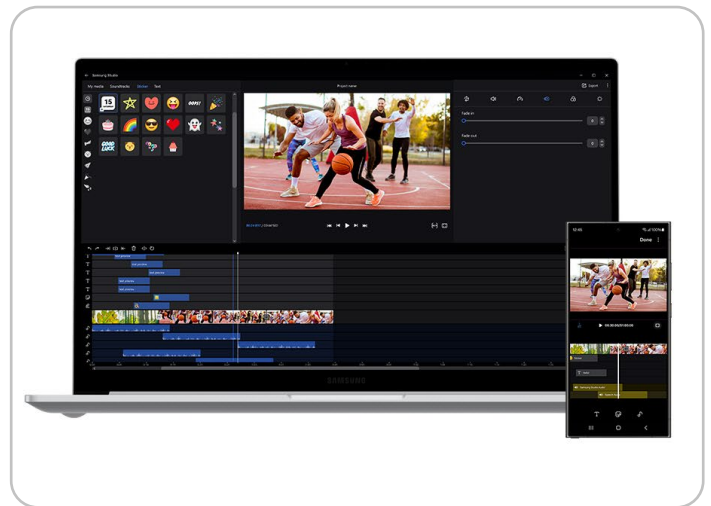

10 Samsung Studio. Create and edit seamlessly.

Shoot a video and start cutting on one of your Samsung Galaxy mobile devices, then export easily via Quick Share# to add final touches with precision on the big screen of Galaxy Book4.

Screen image simulated for illustrative purposes. Actual UX/UI may be different. Color and model availability may vary depending on country, region or carrier. Devices shown are sold separately. *Copilot in Windows feature availability and rollout timing may vary by country and device. Requires Microsoft account to log in. MMS messaging in Copilot in Windows will be supported within the first half of 2024. **File Explorer in Windows feature availability and rollout timing may vary by country and device. Requires Microsoft account to log in. Seamless access between phone and PC will be supported within the first half of 2024. #Share project is available on Samsung Galaxy smartphones and Galaxy Tab devices updated to One UI 6.1 or later versions and with the Samsung Studio mobile app installed. When sharing a project from a mobile device to a PC, the sharing method such as Quick Share can be selected from a list by opening the Share project menu. The received file can be opened on PC by loading the project after selecting the Import project menu in the Samsung Studio PC app. Samsung Studio PC app usage may require an app update from the Microsoft Store. All third party logos/brands are trademarks/registered trademarks of the respective third party's brand/owner.