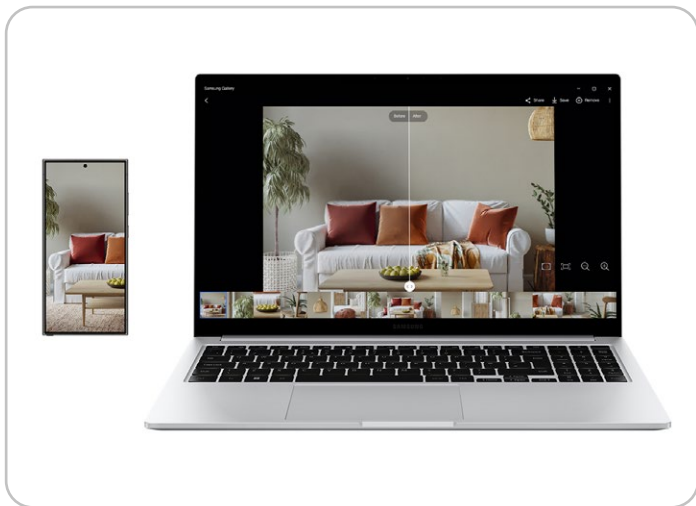

9 Meet your AI photo editing ally: Photo Remaster

The AI-powered Photo Remaster tool lets you breathe new life into old photos and low-quality images. The feature allows you to clean up blurry photos, as well as remove unwanted light and shade from your snaps with just a tap.