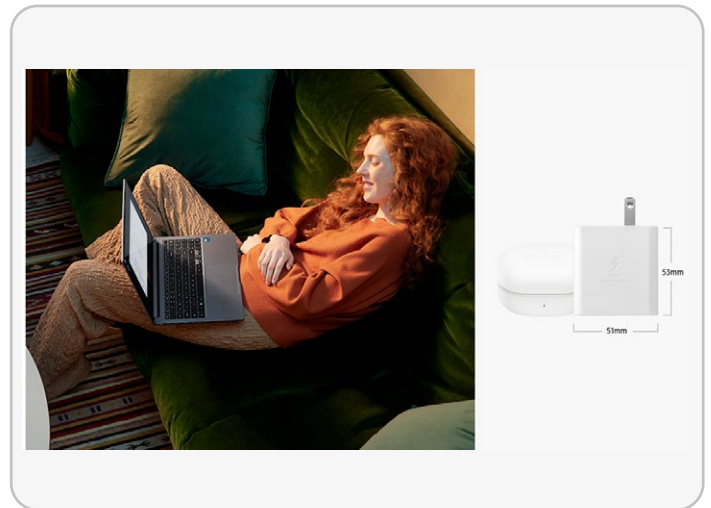

4 Super compact charger. Battery life you can trust.

Productivity lasts with Galaxy Book4's battery*, even when you're on the go. Power up in a snap using the light and portable charger that is also compatible with your other Samsung Galaxy devices.