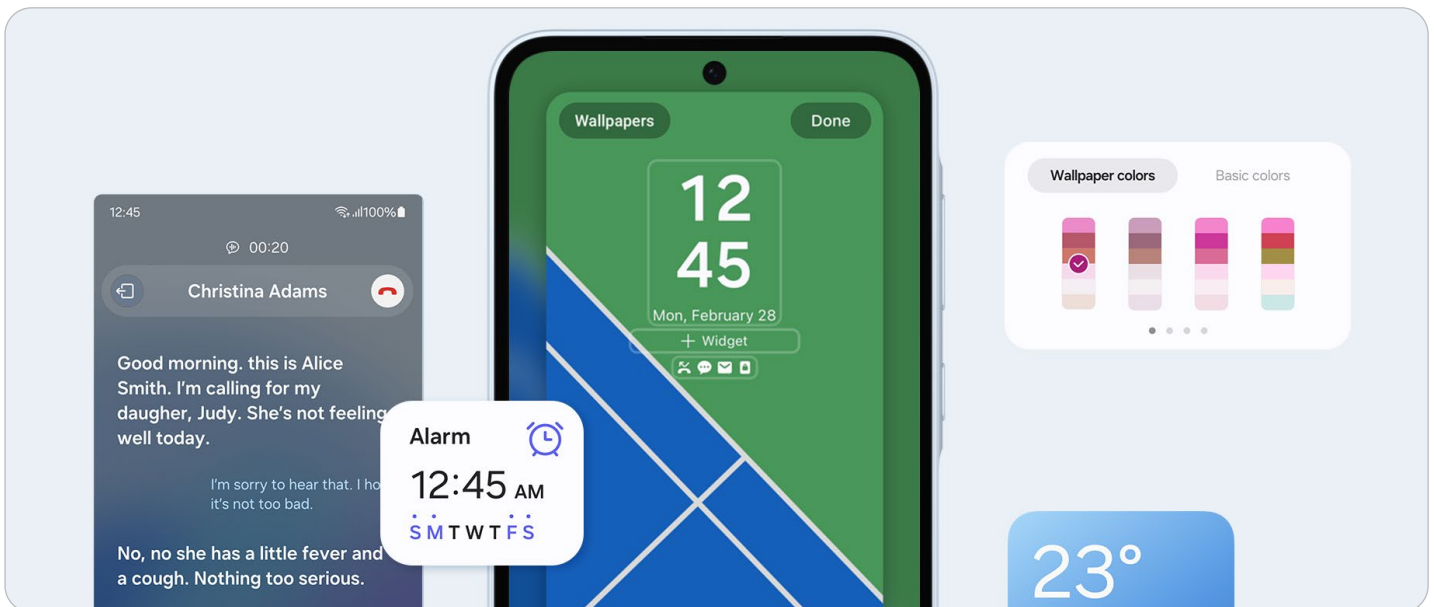

13 One UI**

One UI 6 lets you run things effortlessly just the way you like it. It's all about personalizing your everyday experiences.