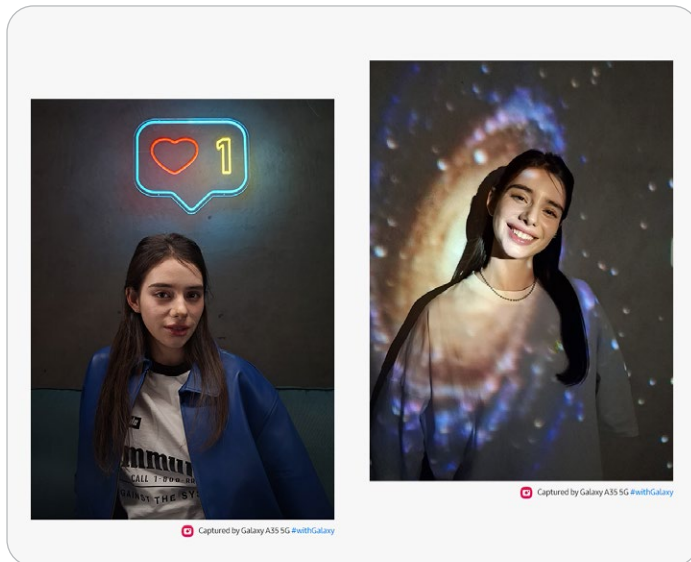

## 1 Flagship-like design

A delightful blend of simplicity and style. The chic design of Galaxy A35 5G features a linear camera layout, encased with an elegant glass back and a flat side frame for a sleek look and feel.

## 2 Awesome durability

IP67 rated protection against dust and water resistance\* isn't just a feature. It can be your device's shield against the elements. Stay connected, capture memories, and explore with confidence, knowing your device is designed to be safeguarded against dust and accidental water spills along with impressive damage resistance of Corning® Gorilla® Glass Victus®+\*\*.

## 3 Camera Enhanced by AI

Show off your creativity with the impressive camera capabilities\*\*\* of Galaxy A35 5G. Enhance your photo using the Remaster tool, and even extract any subject from a photo with Image Clipper. Wait, there's more. Just tap and the AI of Single Take will easily capture a set of different moods. You can also remove unwanted objects from your photos with Object Eraser.

## 4 Stunning photos even in the dark

Nightography just got fun. The Galaxy A35 5G comes with larger sensor\* that makes photos clear with detail even in the dark. From nightscapes to night portraits, you'll get more detail in every shot.