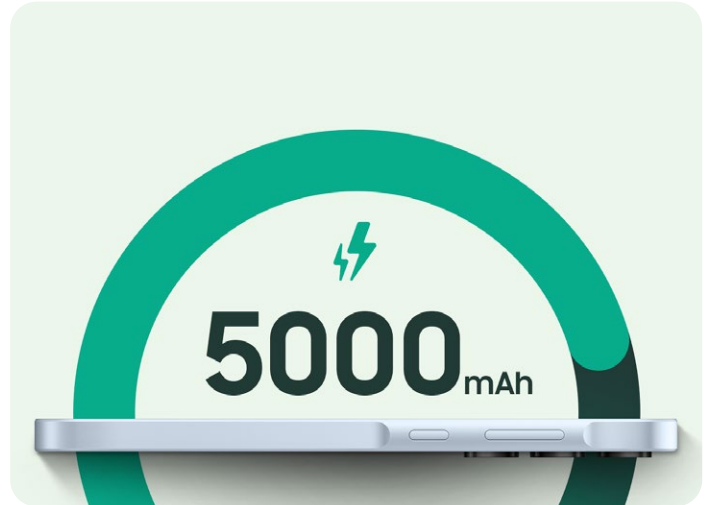

9 Battery life for up to 2 days**

Boundless power at your fingertips with our 5000mAh*** (typical Super Fast Charging battery). Stay connected longer, charge faster, and live life on your terms.