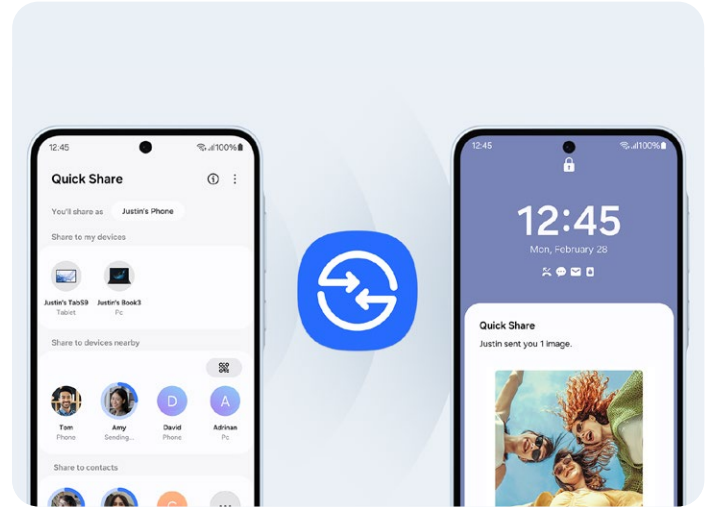

12 Quick Share*

Sharing files is a breeze with Quick Share. It's fast, easy, and secure.