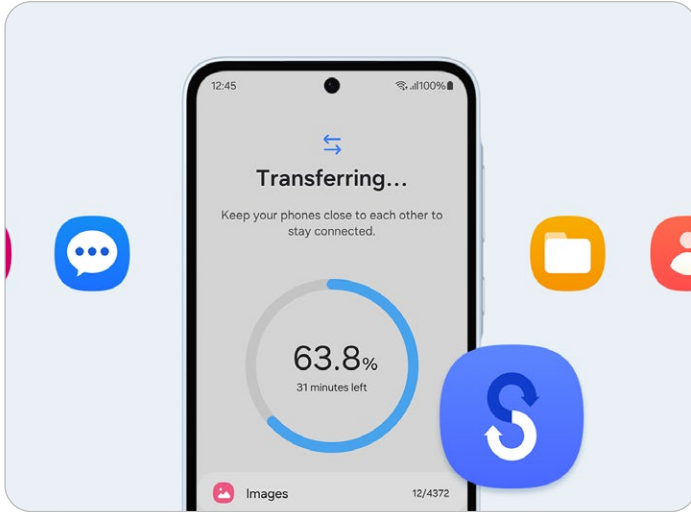

11 Smart Switch*

Easily transfer data to your new Samsung Galaxy from different devices.