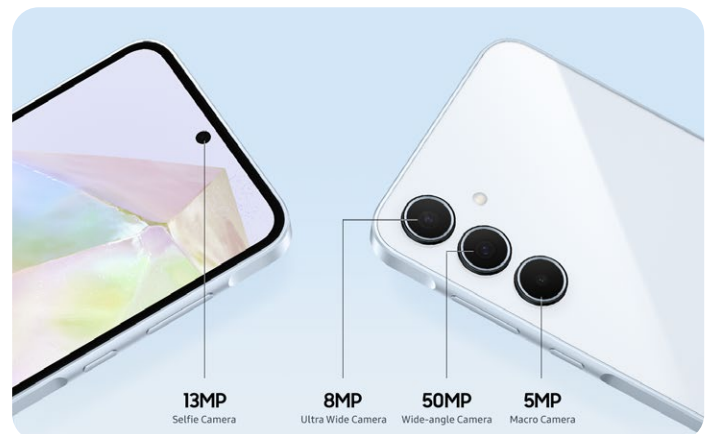

3 Camera Enhanced by AI

Show off your creativity with the impressive camera capabilities*** of Galaxy A35 5G. Enhance your photo using the Remaster tool, and even extract any subject from a photo with Image Clipper. Wait, there's more. Just tap and the AI of Single Take will easily capture a set of different moods. You can also remove unwanted objects from your photos with Object Eraser.